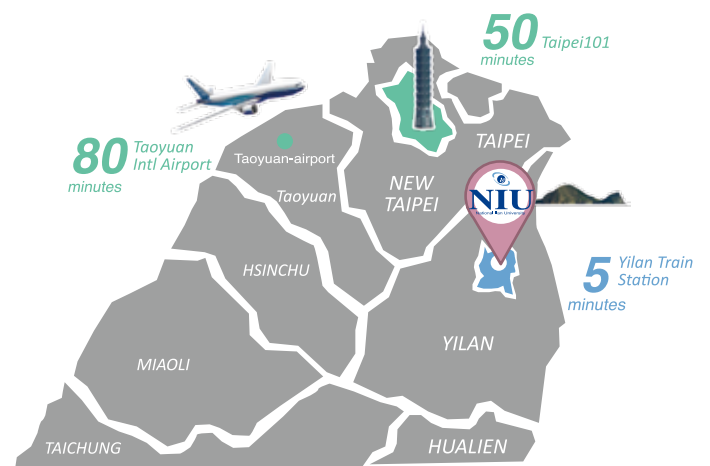

National
Ilan University

國立宜蘭大學

CREATIVITY | PASSION | EDUCATION | INSPIRATION

About National Ilan University

National Ilan University (NIU) started as Taiwan Provincial Ilan School of Agriculture & Forestry in 1926. Since then, NIU has maintained its distinguished status in academic as well as in research fields. Currently NIU is home to the College of Bioresources, College of Engineering, College of Electrical Engineering & Computer Science and the College of Humanities and Management.

National Ilan University (NIU) is located in the heart of Yilan City which is less than an hour drive from Taipei. NIU has its own forest land in Jiaoxi for experimental use, forestation and ecological research. NIU has its campus at Wujie that focus on professional animal research and a campus near Yilan Scientific Park.